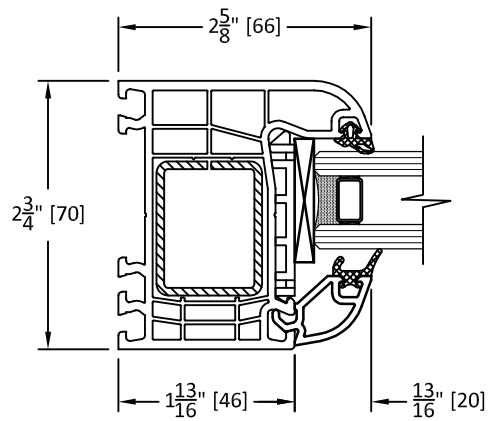

INSWING DOOR

PART # 50033

TYPICAL DETAIL

Middle Village, NY 11379
United States

929 250 8932
718 894 6151
contact@nybestwindows.com

1

OUTSWING DOOR

PART # 50034

TYPICAL DETAIL

Middle Village, NY 11379
United States

929 250 8932
718 894 6151
contact@nybestwindows.com

1 1" GLAZING

PICTURE WINDOW

2 1- 3/8" GLAZING

CROSS-SECTIONS

Middle Village, NY 11379
United States