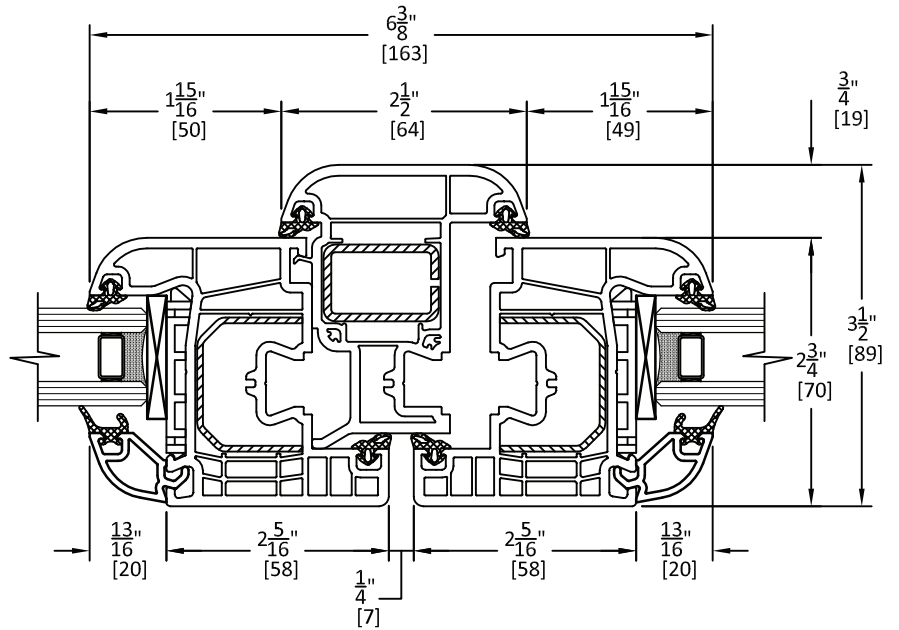

DOUBLE OPERABLE

2 1- 3/8" GLAZING

CROSS-SECTIONS

Middle Village, NY 11379
United States

929 250 8932
718 894 6151
contact@nybestwindows.com

1 1" GLAZING

FRENCH WINDOW

2 1- 3/8" GLAZING

CROSS-SECTIONS

Middle Village, NY 11379
United States

929 250 8932
718 894 6151
contact@nybestwindows.com

1 1" GLAZING

INSWING DOOR

2 1 - 3/8" GLAZING

CROSS-SECTIONS

Middle Village, NY 11379
United States