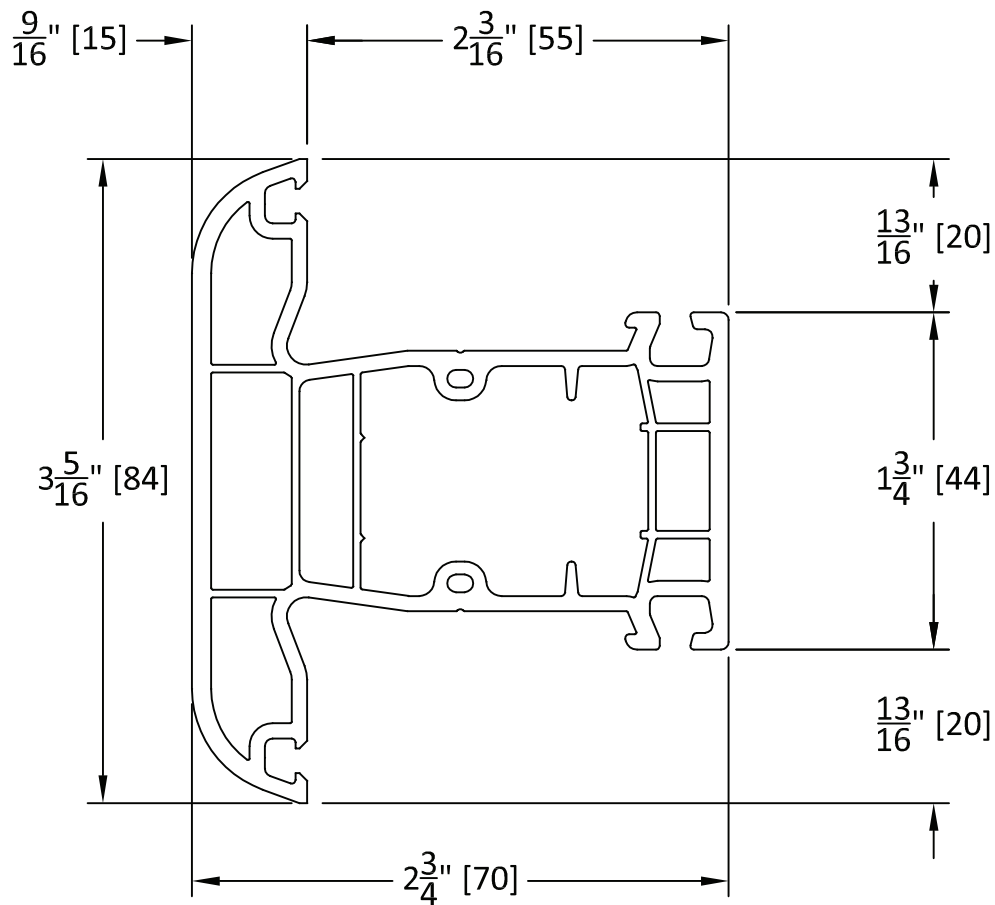

1

T - MULLION

PART # 50023

TYPICAL DETAIL

Middle Village, NY 11379
United States

929 250 8932
718 894 6151
contact@nybestwindows.com