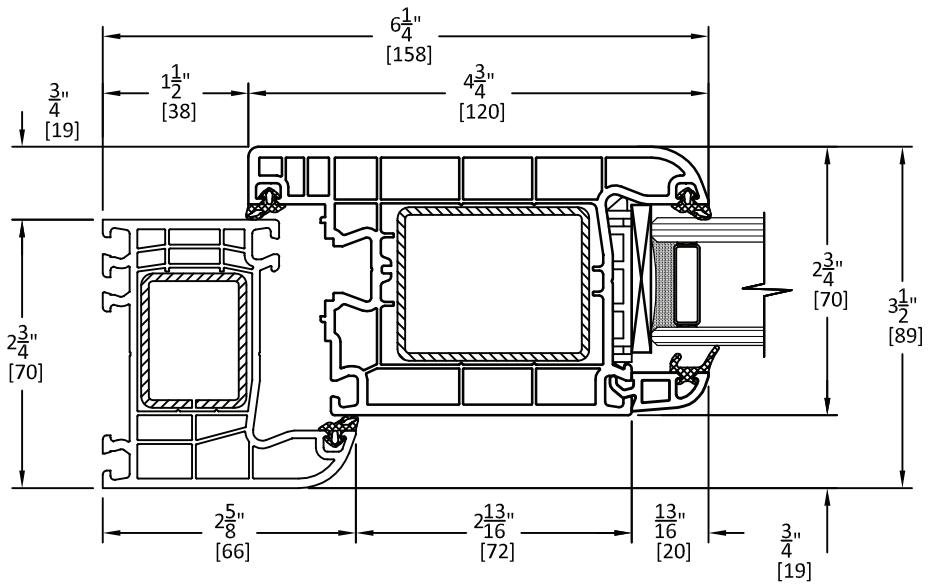

929 250 8932
718 894 6151
contact@nybestwindows.com

1 1" GLAZING

OUTSWING DOOR

2 1 - 3/8" GLAZING

CROSS-SECTIONS

Middle Village, NY 11379
United States

929 250 8932
718 894 6151
contact@nybestwindows.com