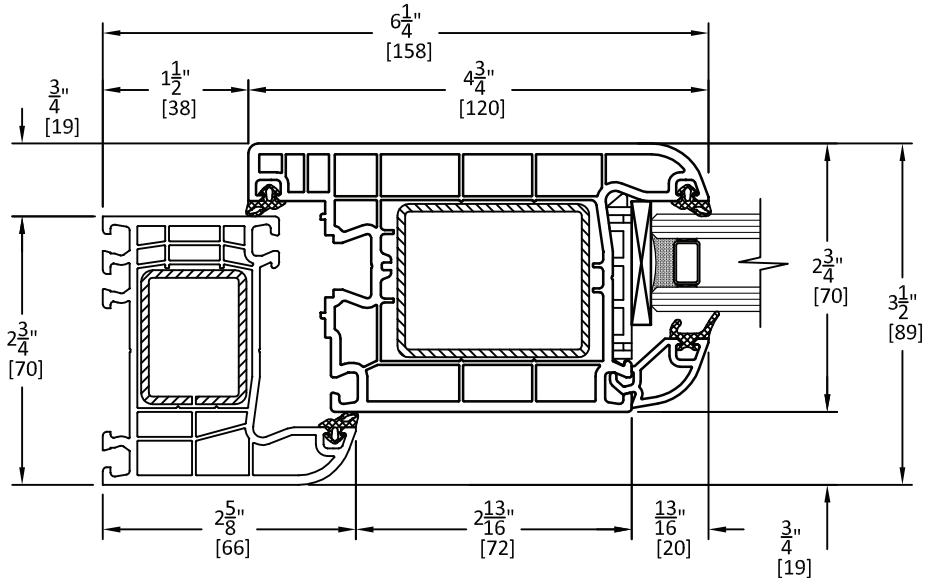

1 1" GLAZING