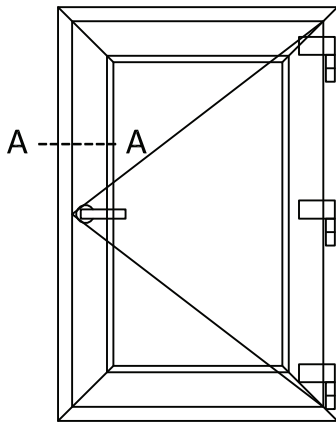

CROSS-SECTIONS

Middle Village, NY 11379
United States

929 250 8932
718 894 6151
contact@nybestwindows.com

1 1" GLAZING

INSWING DOOR

2 1 - 3/8" GLAZING

CROSS-SECTIONS

Middle Village, NY 11379
United States

929 250 8932
718 894 6151
contact@nybestwindows.com

1 1" GLAZING

OUTSWING DOOR

2 1 - 3/8" GLAZING

CROSS-SECTIONS

Middle Village, NY 11379
United States

929 250 8932
718 894 6151
contact@nybestwindows.com