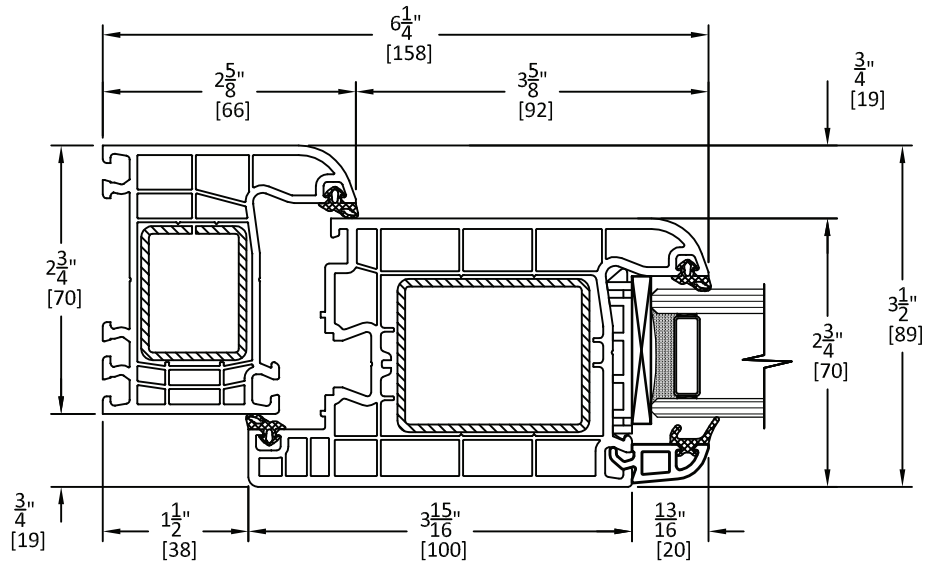

CROSS-SECTIONS

Middle Village, NY 11379
United States

929 250 8932
718 894 6151
contact@nybestwindows.com

1 1" GLAZING

INSWING DOOR

2 1 - 3/8" GLAZING

CROSS-SECTIONS

Middle Village, NY 11379
United States