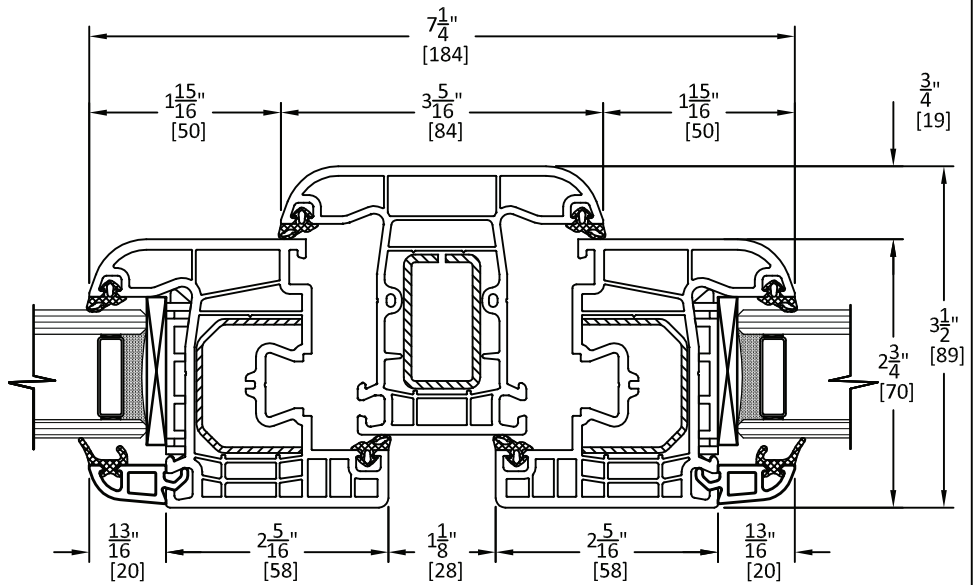

2 1- 3/8" GLAZING

CROSS-SECTIONS

Middle Village, NY 11379
United States

929 250 8932
718 894 6151
contact@nybestwindows.com