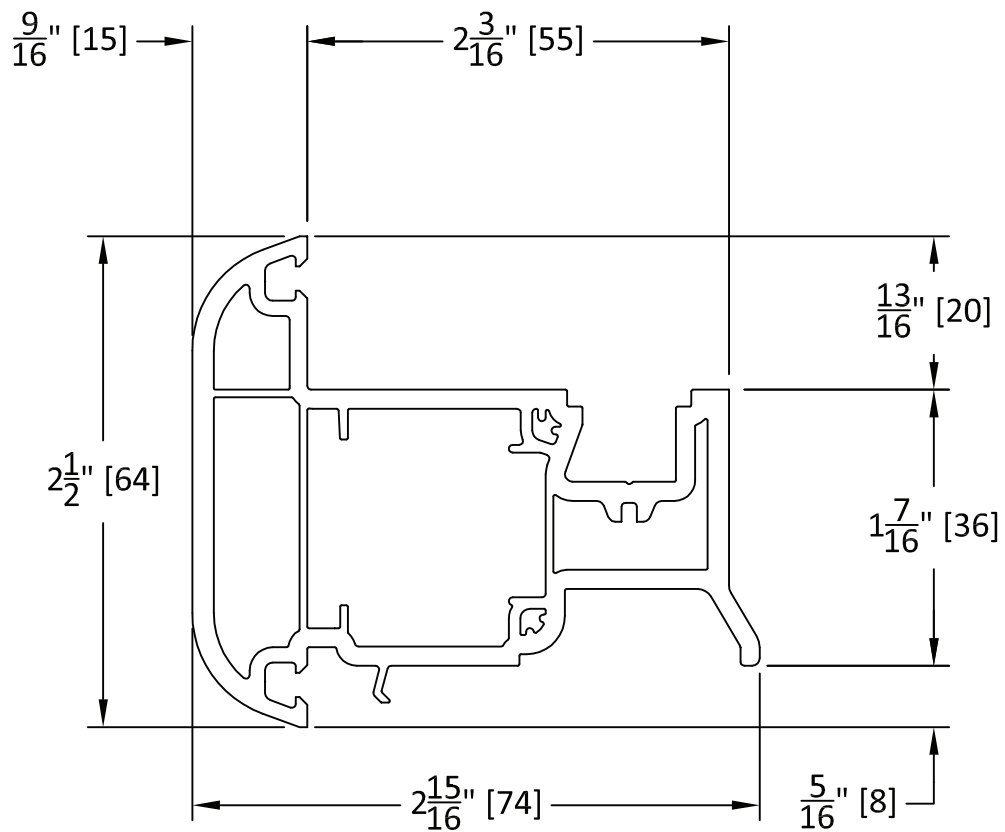

1

ASTRAGAL

PART # 50029

TYPICAL DETAIL

Middle Village, NY 11379
United States

929 250 8932
718 894 6151
contact@nybestwindows.com