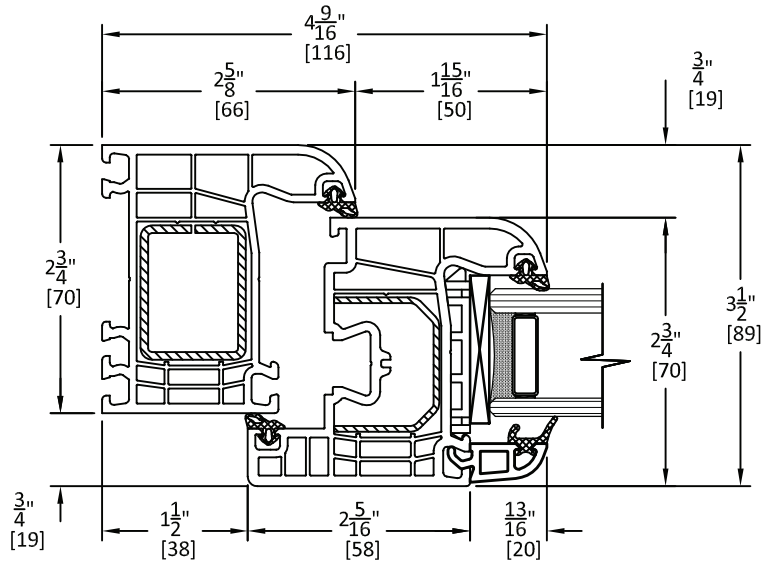

929 250 8932
718 894 6151
contact@nybestwindows.com

1 1" GLAZING

OPERABLE WINDOW

2 1 - 3/8" GLAZING

CROSS-SECTIONS

Middle Village, NY 11379
United States

929 250 8932
718 894 6151
contact@nybestwindows.com

1 1" GLAZING