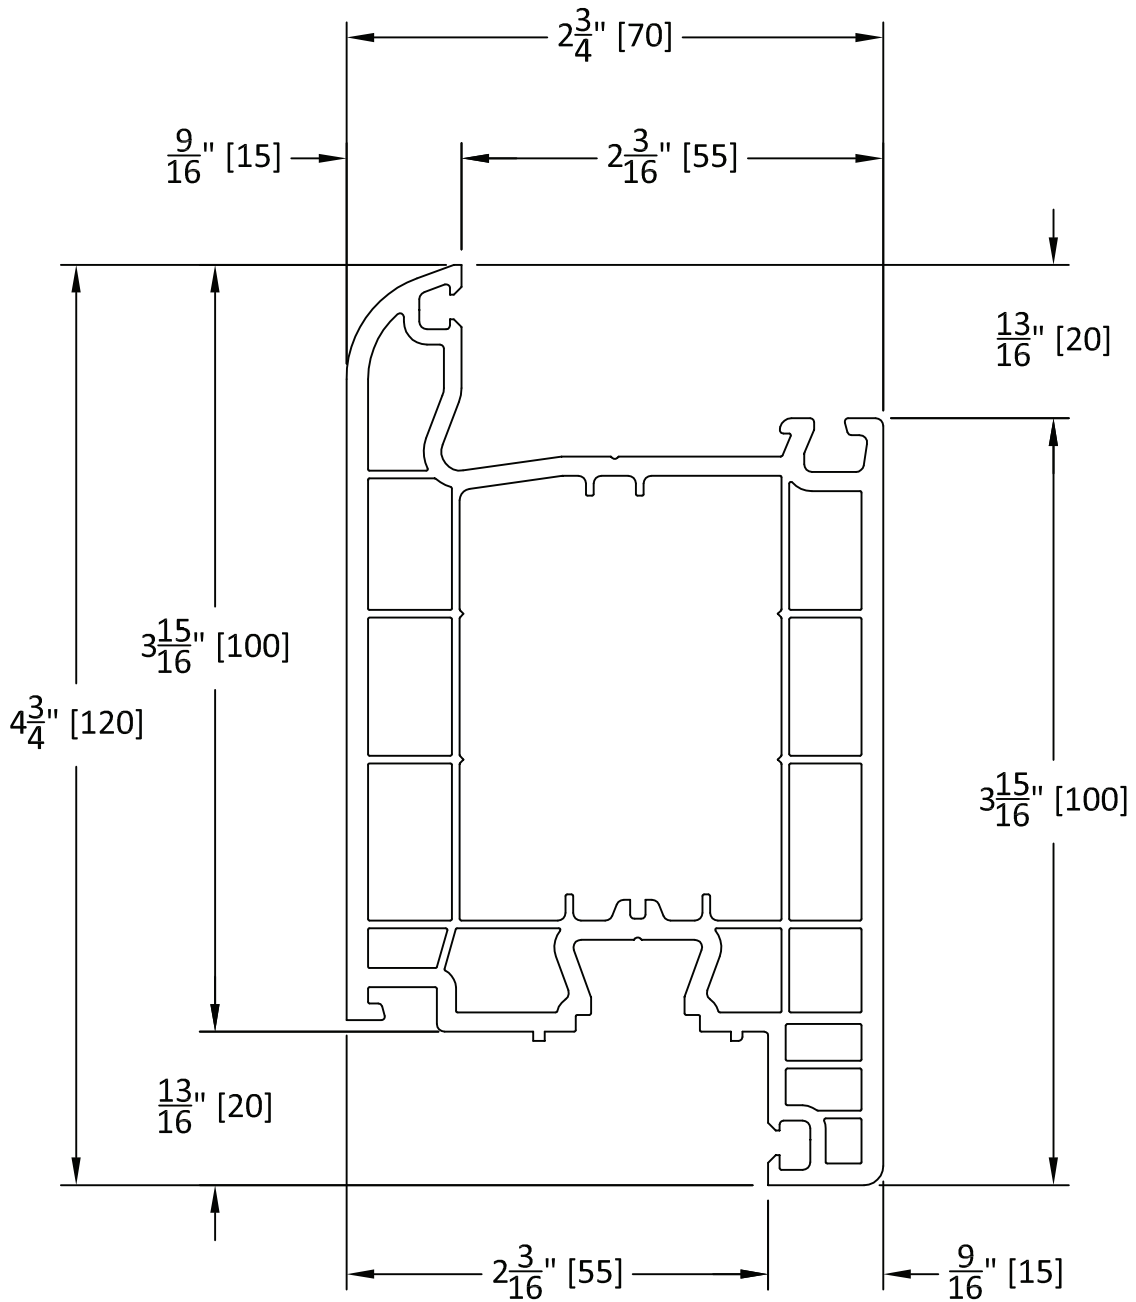

1

INSWING DOOR

PART # 50033

TYPICAL DETAIL

Middle Village, NY 11379
United States

929 250 8932
718 894 6151
contact@nybestwindows.com