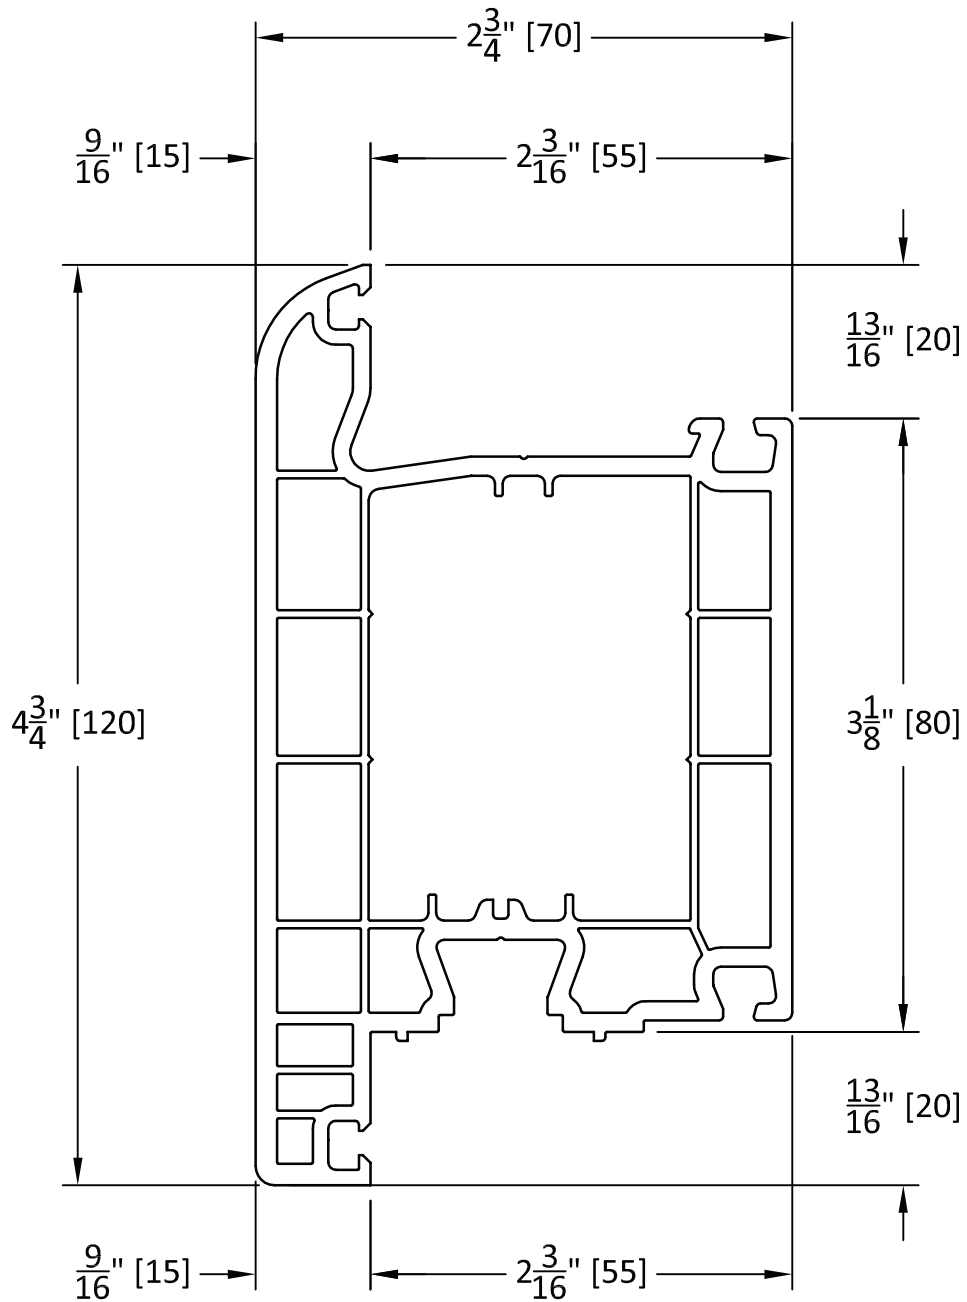

INSWING DOOR

PART # 50033

TYPICAL DETAIL

Middle Village, NY 11379
United States

929 250 8932
718 894 6151
contact@nybestwindows.com

1

OUTSWING DOOR

PART # 50034