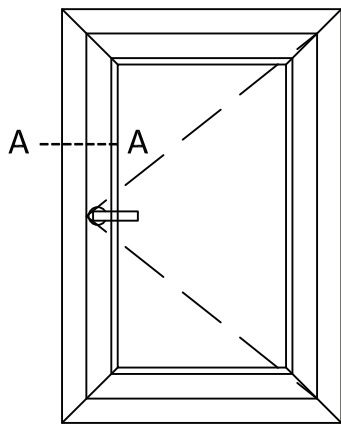

CROSS-SECTIONS

Middle Village, NY 11379
United States

929 250 8932
718 894 6151
contact@nybestwindows.com

1 1" GLAZING

INSWING DOOR

2 1 - 3/8" GLAZING

CROSS-SECTIONS

Middle Village, NY 11379
United States

929 250 8932
718 894 6151
contact@nybestwindows.com

1 1" GLAZING

OUTSWING DOOR

2 1 - 3/8" GLAZING

CROSS-SECTIONS

Middle Village, NY 11379
United States

929 250 8932
718 894 6151
contact@nybestwindows.com