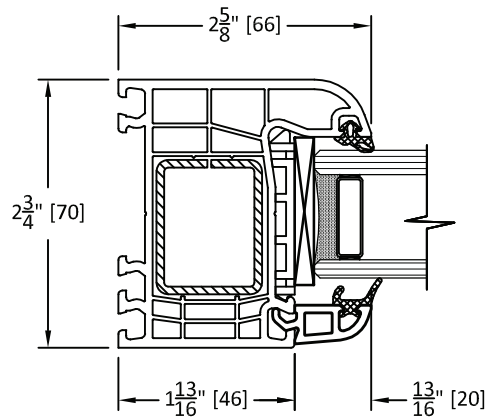

TYPICAL DETAIL

Middle Village, NY 11379
United States

929 250 8932
718 894 6151
contact@nybestwindows.com

1 1" GLAZING

PICTURE WINDOW

2 1- 3/8" GLAZING

CROSS-SECTIONS

Middle Village, NY 11379
United States

929 250 8932
718 894 6151
contact@nybestwindows.com

1 1" GLAZING

OPERABLE WINDOW

2 1 - 3/8" GLAZING

CROSS-SECTIONS

Middle Village, NY 11379
United States

929 250 8932
718 894 6151
contact@nybestwindows.com

1 1" GLAZING