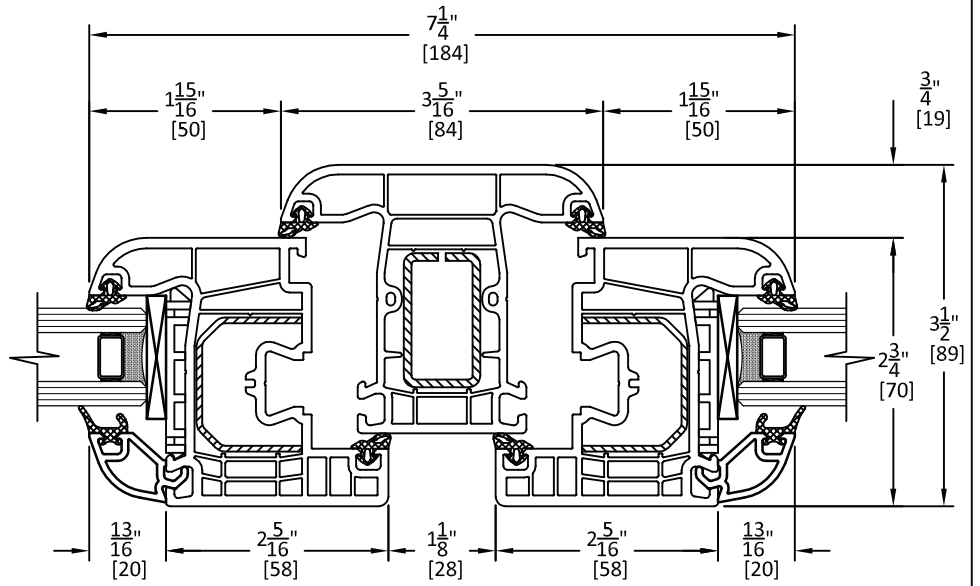

929 250 8932
718 894 6151
contact@nybestwindows.com

1 1" GLAZING

OPERABLE WINDOW

2 1 - 3/8" GLAZING

CROSS-SECTIONS

Middle Village, NY 11379
United States

929 250 8932
718 894 6151
contact@nybestwindows.com

1 1" GLAZING