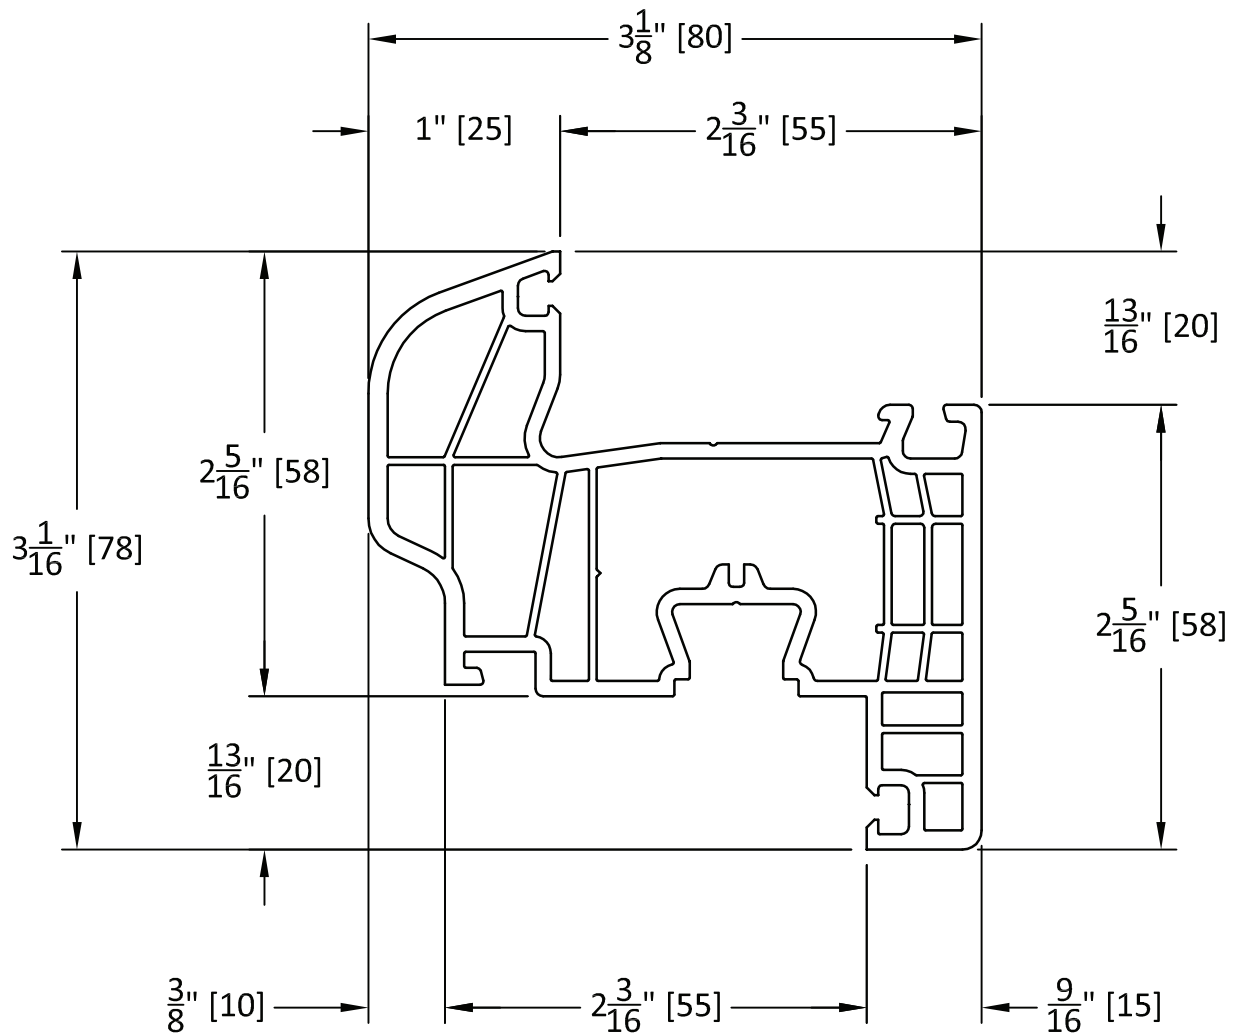

1

BLOCK FRAME

PART # 50002

TYPICAL DETAIL

Middle Village, NY 11379
United States

929 250 8932
718 894 6151
contact@nybestwindows.com

NY BEST
WINDOWS LLC

1