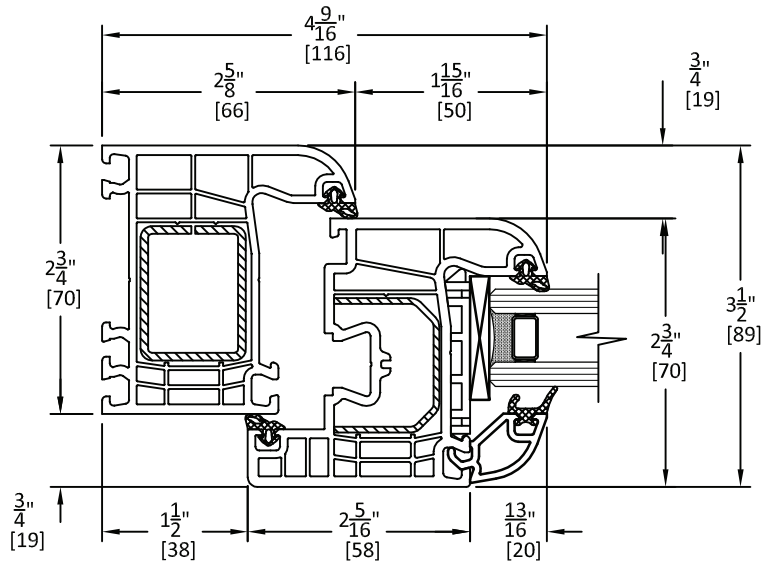

TYPICAL DETAIL

Middle Village, NY 11379
United States

929 250 8932
718 894 6151
contact@nybestwindows.com

1 1" GLAZING

PICTURE WINDOW

2 1- 3/8" GLAZING

CROSS-SECTIONS

Middle Village, NY 11379
United States

929 250 8932
718 894 6151
contact@nybestwindows.com

1 1" GLAZING

OPERABLE WINDOW

2 1 - 3/8" GLAZING

CROSS-SECTIONS

Middle Village, NY 11379
United States

929 250 8932
718 894 6151
contact@nybestwindows.com

1 1" GLAZING