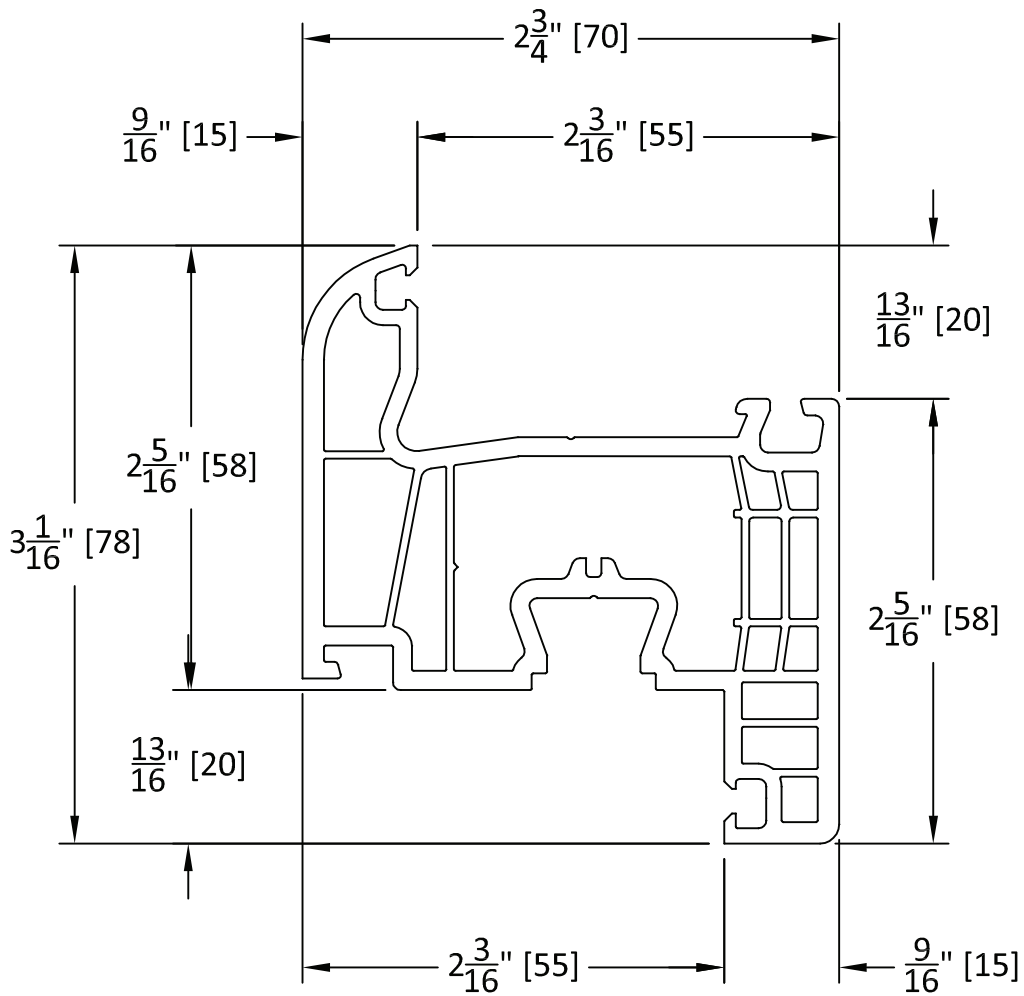

CONTOURED SASH

PART # 50012

TYPICAL DETAIL

Middle Village, NY 11379
United States

929 250 8932
718 894 6151
contact@nybestwindows.com

1

FLAT SASH

PART # 50013