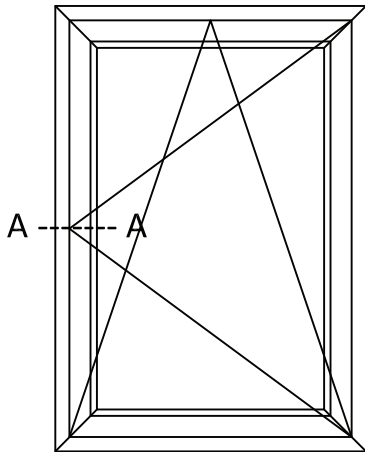

TYPICAL DETAIL

Middle Village, NY 11379
United States

929 250 8932
718 894 6151
contact@nybestwindows.com

1 1" GLAZING

PICTURE WINDOW

2 1- 3/8" GLAZING

CROSS-SECTIONS

Middle Village, NY 11379
United States

929 250 8932
718 894 6151
contact@nybestwindows.com

1 1" GLAZING

OPERABLE WINDOW

2 1 - 3/8" GLAZING

CROSS-SECTIONS

Middle Village, NY 11379
United States

929 250 8932
718 894 6151
contact@nybestwindows.com

1 1" GLAZING