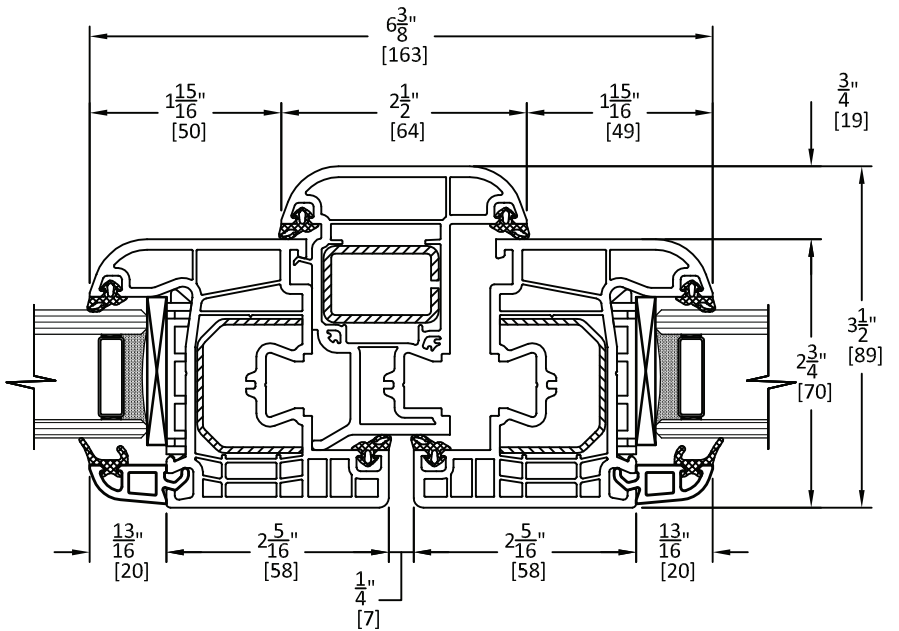

DOUBLE OPERABLE

2 1- 3/8" GLAZING

CROSS-SECTIONS

Middle Village, NY 11379
United States

929 250 8932
718 894 6151
contact@nybestwindows.com

1 1" GLAZING

FRENCH WINDOW

2 1- 3/8" GLAZING

CROSS-SECTIONS

Middle Village, NY 11379
United States

929 250 8932
718 894 6151
contact@nybestwindows.com

1 1" GLAZING

INSWING DOOR

2 1 - 3/8" GLAZING

CROSS-SECTIONS

Middle Village, NY 11379
United States