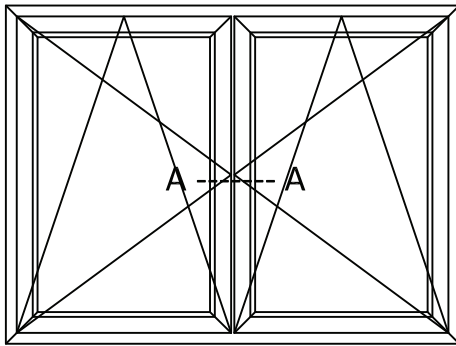

DOUBLE OPERABLE

2 1- 3/8" GLAZING

CROSS-SECTIONS

Middle Village, NY 11379
United States

929 250 8932
718 894 6151
contact@nybestwindows.com

1 1" GLAZING

FRENCH WINDOW

2 1- 3/8" GLAZING

CROSS-SECTIONS

Middle Village, NY 11379
United States

929 250 8932
718 894 6151
contact@nybestwindows.com

1 1" GLAZING

INSWING DOOR

2 1 - 3/8" GLAZING

CROSS-SECTIONS

Middle Village, NY 11379
United States