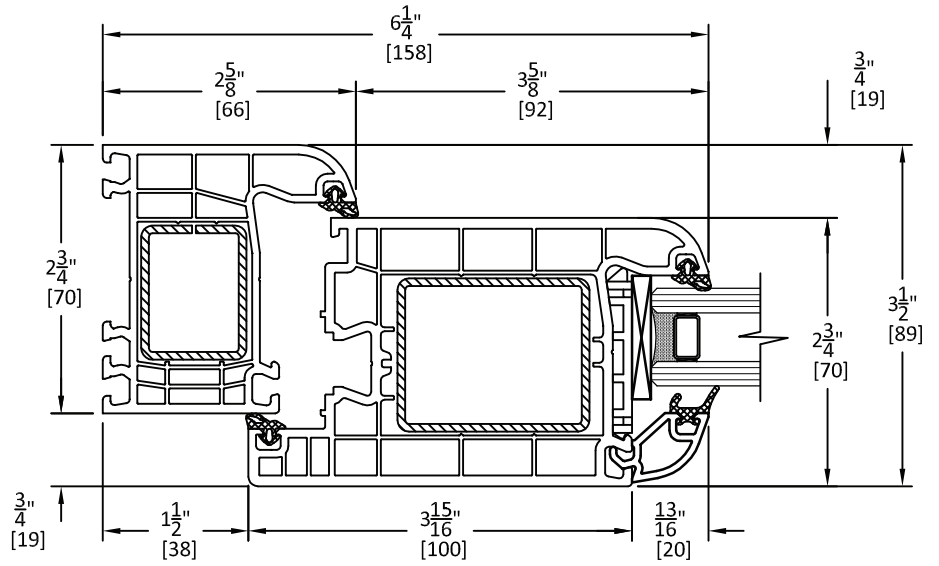

DOUBLE OPERABLE

2 1- 3/8" GLAZING

CROSS-SECTIONS

Middle Village, NY 11379
United States

929 250 8932
718 894 6151
contact@nybestwindows.com

1 1" GLAZING

FRENCH WINDOW

2 1- 3/8" GLAZING

CROSS-SECTIONS

Middle Village, NY 11379
United States

929 250 8932
718 894 6151
contact@nybestwindows.com

1 1" GLAZING

INSWING DOOR

2 1 - 3/8" GLAZING

CROSS-SECTIONS

Middle Village, NY 11379
United States