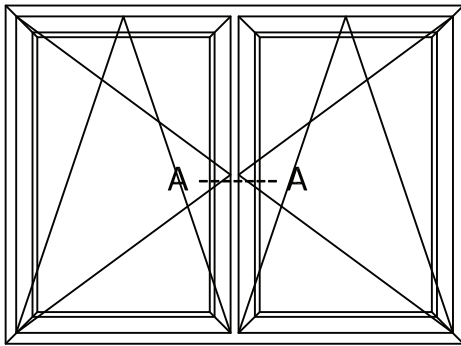

TYPICAL DETAIL

Middle Village, NY 11379
United States

929 250 8932
718 894 6151
contact@nybestwindows.com

1 1" GLAZING

PICTURE WINDOW

2 1- 3/8" GLAZING

CROSS-SECTIONS

Middle Village, NY 11379
United States

929 250 8932
718 894 6151
contact@nybestwindows.com

1 1" GLAZING

OPERABLE WINDOW

2 1 - 3/8" GLAZING

CROSS-SECTIONS

Middle Village, NY 11379
United States

929 250 8932
718 894 6151
contact@nybestwindows.com

1 1" GLAZING

DOUBLE OPERABLE

2 1- 3/8" GLAZING

CROSS-SECTIONS

Middle Village, NY 11379
United States

929 250 8932
718 894 6151
contact@nybestwindows.com

1 1" GLAZING

FRENCH WINDOW

2 1- 3/8" GLAZING